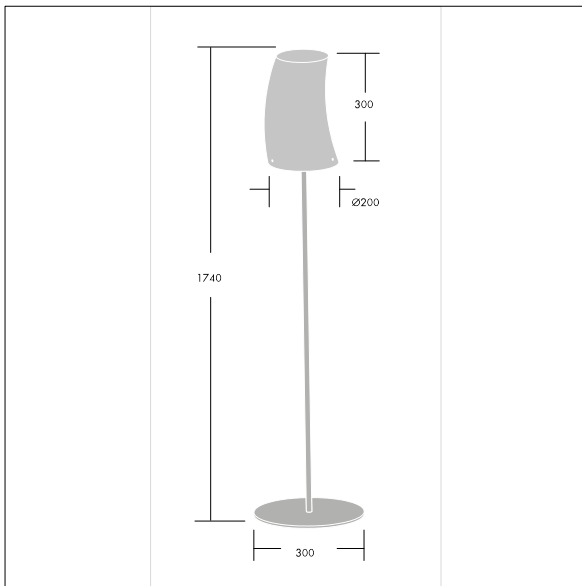

# THORN

96642774 LYRIC DECO LED1050-830 HF MFS OP

|                       |      |   |   |   |   |
|-----------------------|------|---|---|---|---|
| LED 18W LED_LYRD_1050 | IP20 |  |  |  |  |
|-----------------------|------|---|---|---|---|

## Lyric Deco

A stylish, curving tubular free-standing LED luminaire with fixed output control gear. Class I electrical, IP20. Diffuser: opal glass. Complete with 3000K LED.

Dimensions: Ø200 x 300 mm  
Luminaire input power: 18 W  
Luminaire luminous flux: 1050 lm  
Luminaire efficacy: 58 lm/W  
Weight: 4.2 kg

TLG\_LYRD\_F\_FLOORPDB.jpg

TLG\_LYRD\_M\_T.wmf

TLTP\_LYRD\_SUSP.idt

Lamp position: STD - standard  
Light Source: LED  
Luminaire luminous flux\*: 1050 lm  
Luminaire efficacy\*: 58 lm/W  
Lamp efficacy: 58 lm/W  
Colour Rendering Index min.: 80  
LOR: 1,00 ULOR: 0,26 DLOR: 0,74