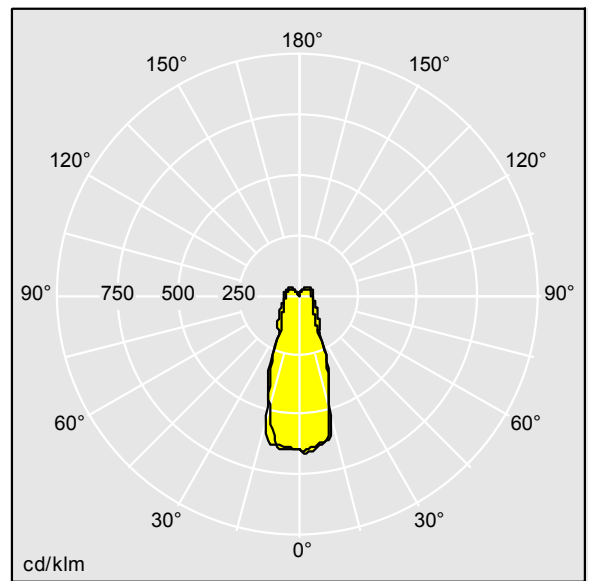

## Lyric Deco

A stylish, curving tubular free-standing LED luminaire with fixed output control gear. Class I electrical, IP20. Diffuser: opal glass. Complete with 3000K LED.

Dimensions: Ø200 x 300 mm  
Luminaire input power: 18 W  
Luminaire luminous flux: 1050 lm  
Luminaire efficacy: 58 lm/W  
Weight: 4.2 kg

TLG\_LYRD\_F\_FLOORPDB.jpg

TLG\_LYRD\_M\_T.wmf

TLTP\_LYRD\_SUSP.idt

Lamp position: STD - standard  
Light Source: LED  
Luminaire luminous flux\*: 1050 lm  
Luminaire efficacy\*: 58 lm/W  
Lamp efficacy: 58 lm/W  
Colour Rendering Index min.: 80  
LOR: 1,00 ULOR: 0,26 DLOR: 0,74